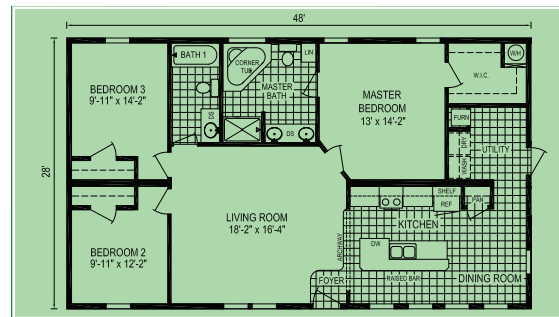

1144 Square Feet ~~\$68,000~~ **\$62,000**

1344 Square Feet ~~\$78,000~~ **\$72,000**

1560 Square Feet ~~\$83,000~~ **\$77,000**

Perfect For Downsizing And Empty Nesters

Affordable Independent Lifestyle

FINANCING AVAILABLE • TERMS TO 25 YEARS • LOW INTEREST RATES