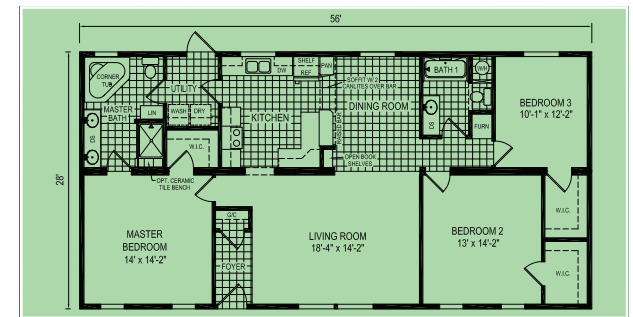

1144 Square Feet ~~\$68,000~~ **\$62,000**

1344 Square Feet ~~\$78,000~~ **\$72,000**

1560 Square Feet ~~\$83,000~~ **\$77,000**

Perfect For Downsizing And Empty Nesters

Affordable Independent Lifestyle

FINANCING AVAILABLE • TERMS TO 25 YEARS • LOW INTEREST RATES