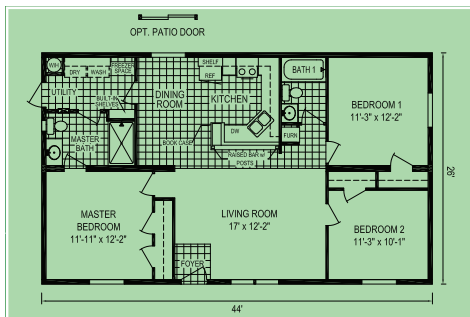

1144 Square Feet ~~\$68,000~~ **\$62,000**

1344 Square Feet ~~\$78,000~~ **\$72,000**

1560 Square Feet ~~\$83,000~~ **\$77,000**

Perfect For Downsizing And Empty Nesters

Affordable Independent Lifestyle

FINANCING AVAILABLE • TERMS TO 25 YEARS • LOW INTEREST RATES